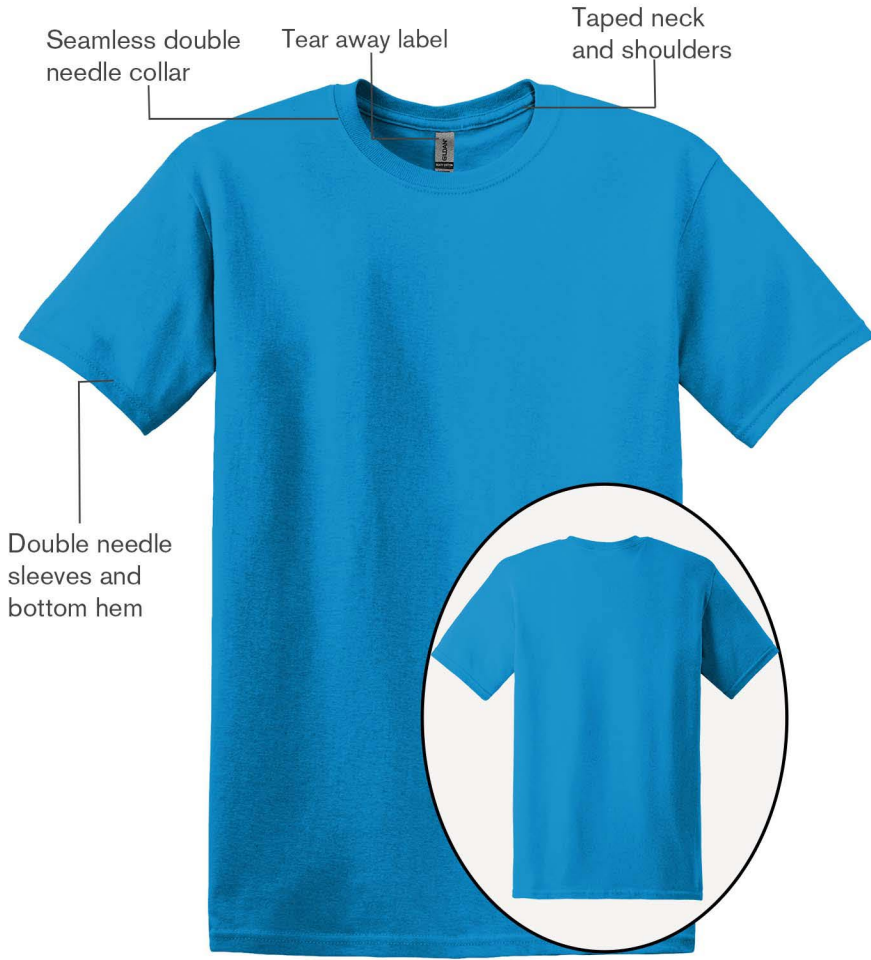

500B - GILDAN® Heavy Cotton™ Youth T-Shirt

GARMENT MEASUREMENTS

Size	XS	S	M	L	XL
Chest - Half Measure	16"	17"	18"	19"	20"
Chest - Full Measure	32"	34"	36"	38"	40"
Body Length from HPS	20 1/2"	22"	23 1/2"	25"	26 1/2"
Sleeve Length-CB	13 1/2"	14 1/2"	15 1/2"	16 1/2"	17 1/2"

Finished measurements in inches. Refer to "How to Measure" guide for detailed information on measurement instructions.

YOUTH General Sizing Guide

Size	XS	S	M	L	XL
Numeric Size	2-4	6-8	10-12	14-16	18-20
Chest	24"-26"	26"-28"	28"-30"	30"-32"	32"-35"
Waist	22 1/2"-23 1/2"	23"-24 1/2"	24 1/2"-25 1/2"	25 1/2"-27"	27"-29"
Sleeve Length-CB	24"-25"	25"-26"	26"-27 1/2"	27 1/2"-29"	29 1/2"-31"